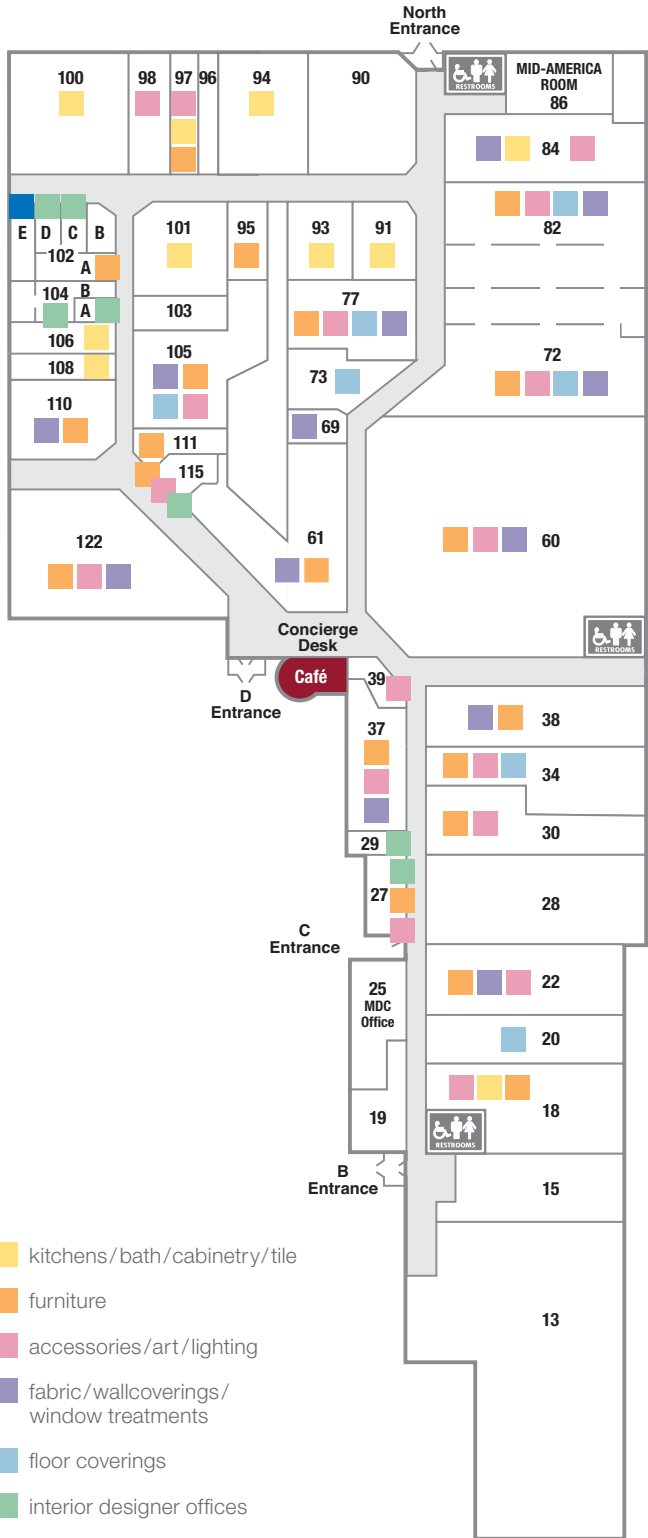

MICHIGAN DESIGN CENTER

- kitchens/bath/cabinetry/tile
- furniture
- accessories/art/lighting
- fabric/wallcoverings/window treatments
- floor coverings
- interior designer offices
- Junior League of Birmingham
- An Epic Café by Design
open 10 am to 3 pm
soups, salads, sandwiches
dine in or carry out

SUITE	CODE*	SHOWROOM NAME
91	T/C	Ann Sacks
60	T/C	Baker Furniture
101	T/C	Beaver Tile & Stone
102D	D	Beckham-Barnes Interiors
94/108	T/C	Cercan Tile
102A	T/C	Chatham House Lifestyle Gallery
98	T/C	City Lights Detroit
37	T/C	Decoroom
22	T/C	Designer Furniture Services + Fabrics
34	T/C	Designer Group Collection
111	T/C	Detroit Luxury Beds
38	T	Robert Allen Duralee Group
95	T/C	Earthscape Home Products
93	T/C	E.W. Kitchens
27	T/C	Fifi & Coco Interiors
73	T/C	Flooring Design Distributors, Inc.
106	T/C	Gardner Builders
20	T/C	The Ghiordes Knot
39	T/C	Habatat Galleries
122	T/C	Hickory Chair Interior Design Showroom
102E	n/a	Junior League of Birmingham
102D	D	Kathleen Design
105	T	Kravet/Lee Jofa/Brunschwig & Fils
97	T/C	Lighting Resource Studio
18	T/C	Lighting Resource Studio II
29	T/C/D	Michael Coyne Design
104B	D	Scott Monchnik & Associates
69	T	Pindler
102C	T/C/D	PORT Mfg. & Design
84	T/C	Resource Center
115	T/C/D	Rita O'Brien Design Group
72/77/82	T	RJ Thomas Ltd.
104A	T/C/D	Room Service Interior Design
60	T	Rozmallin
110	T	Schumacher
61	T	Tennant & Associates
30	T	Theodore Alexander
100	T/C	Virginia Tile Company
102D	D	Walker Interiors, Inc.

*Everyone is welcome to browse in all MDC showrooms, but due to the custom nature of certain furnishings, purchasing in some showrooms is facilitated through trade professionals.

T: Showrooms with the T designation will be happy to assist you in finding a trade professional to help with your purchase.

T/C: Consumers are welcome to purchase without trade professionals in showrooms with the T/C designation.

D: Denotes designer studio.