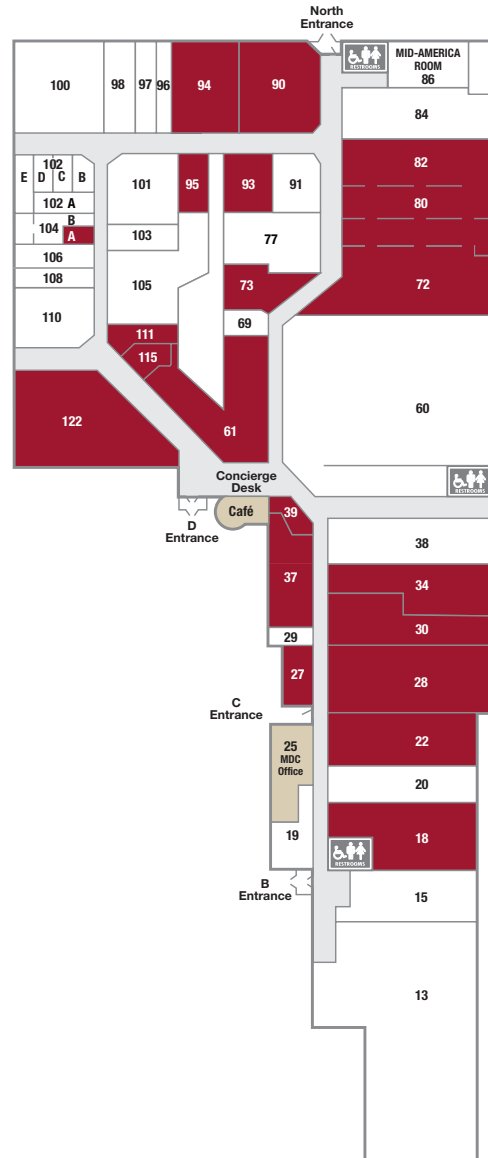

MICHIGAN DESIGN CENTER

samplesale

TWO DAYS ONLY!

FRIDAY, MARCH 22 | 9 A.M. - 7 P.M.
SATURDAY, MARCH 23 | 10 A.M. - 3 P.M.

PARTICIPATING SHOWROOMS

- 94 Cercan Tile
- 37 Decoroom
- 22 Designer Furniture Services + Fabrics
- 34 Designer Group Collection
- 111 Detroit Luxury Beds
- 93 E.W. Kitchens
- 95 Earthscape Home Products
- 27/28 Fifi & Coco Interiors
- 73/90 Flooring Design Distributors
- 39 Habatat Galleries
- 122 Hickory Chair Interior Design Showroom
- 18 Lighting Resource Studio
- 72/80/82 RJ Thomas, Ltd.
- 115 Rita O'Brien Design Group
- 104-A Room Service Interior Design
- 61 Tennant & Associates
- 30 Theodore Alexander